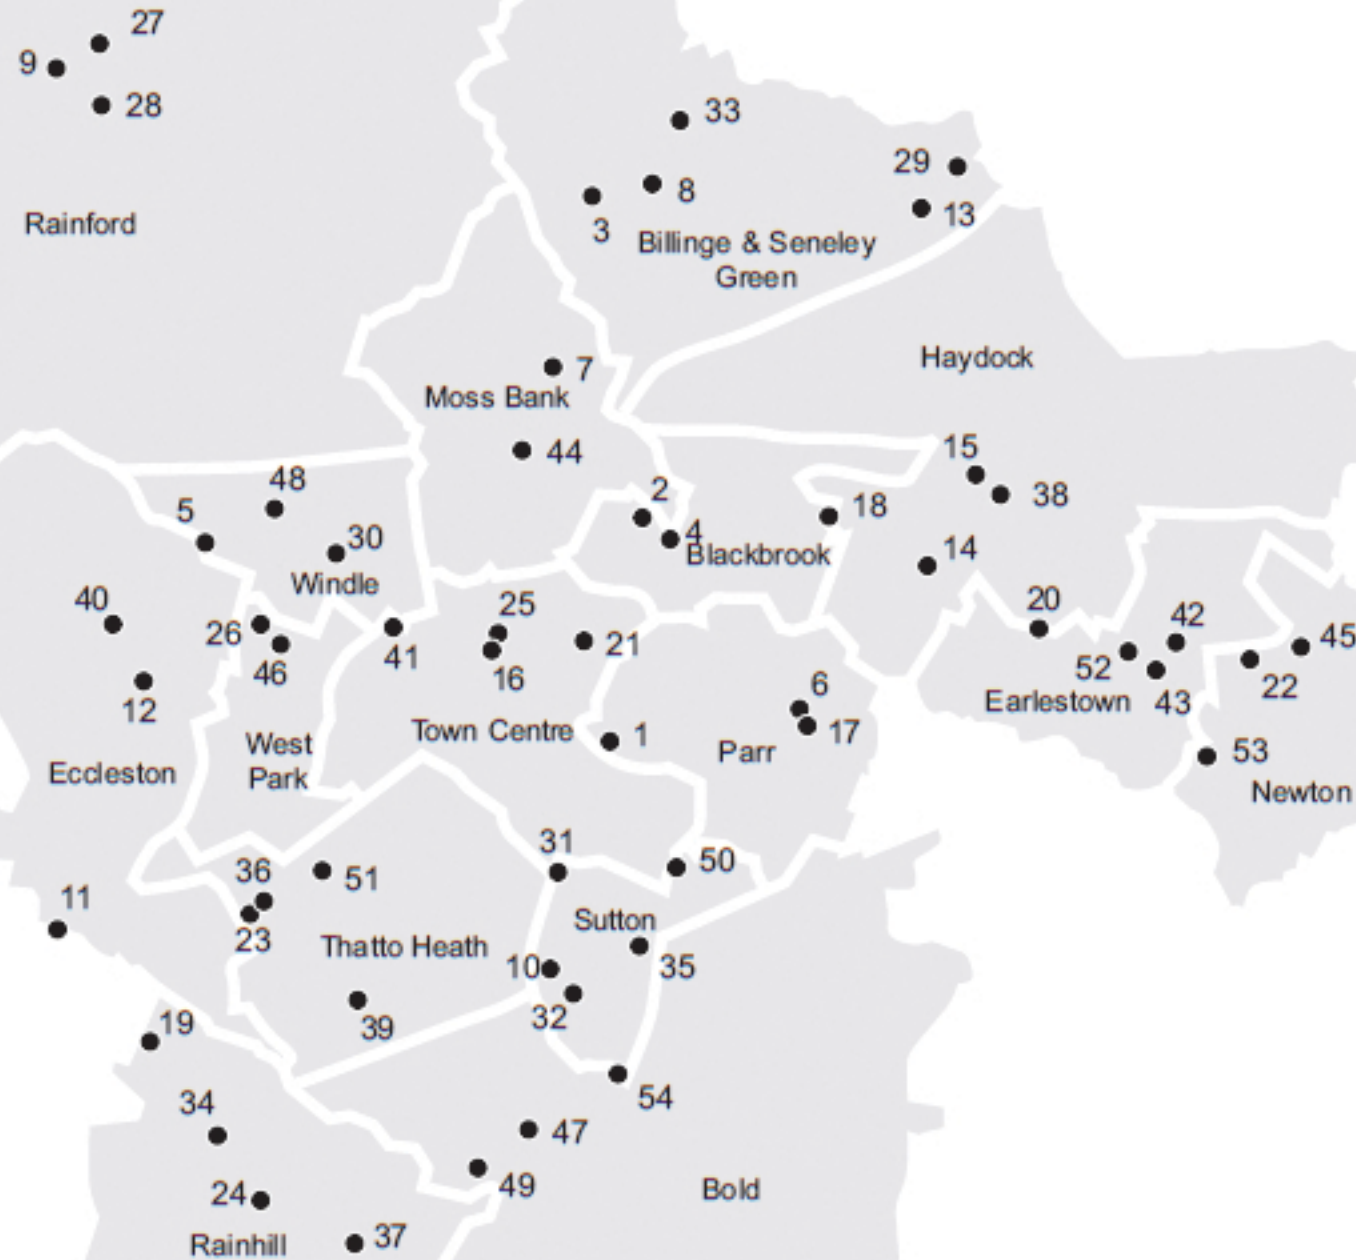

Primary School Provision within St Helens

| Map No. | School name and Type |
|---------|--|
| 1 | Allanson Street Primary (Community) |
| 2 | Ashurst Primary (Community) |
| 3 | Birchley St.Mary's Primary (Voluntary Aided) |
| 4 | Blackbrook St.Mary's Catholic Primary (Voluntary Aided) |
| 5 | Bleak Hill Primary (Community) |
| 6 | Broad Oak Community Primary (Community) |
| 7 | Carr Mill Primary (Community) |
| 8 | Chapel End Primary (Community) |
| 9 | Corpus Christi Catholic Primary (Voluntary Aided) |
| 10 | Eaves Primary (Community) |
| 11 | Eccleston Lane Ends Primary (Voluntary Controlled) |
| 12 | Eccleston Mere Primary (Community) |
| 13 | Garswood Primary (Community) |
| 14 | Grange Valley Primary (Community) |
| 15 | Haydock English Martyrs' Catholic Primary (Voluntary Aided) |
| 16 | Holy Cross Catholic Primary (Voluntary Aided) |
| 17 | Holy Spirit Catholic Primary (Voluntary Aided) |
| 18 | Legh Vale Primary, Early Years & Child Centre (Community) |
| 19 | Longton Lane Community Primary (Community) |
| 20 | Lyme Community Primary (Community) |
| 21 | Merton Bank Primary (Community) |
| 22 | Newton-le-Willows Primary (Community) |
| 23 | Nutgrove Methodist Community Primary (Voluntary Aided Academy) |
| 24 | Oakdene Primary (Community) |
| 25 | Parish CE Primary (Voluntary Aided Academy) |
| 26 | Queens Park CE/URC Primary (Voluntary Controlled) |
| 27 | Rainford Brook Lodge Community Primary (Community) |
| 28 | Rainford CE Primary (Voluntary Controlled) |
| 29 | Rectory CE Primary (Voluntary Aided) |
| 30 | Rivington Primary (Community) |
| 31 | Robins Lane Community Primary (Community) |
| 32 | Sherdley Primary (Community) |
| 33 | St.Aidan's CE Community Primary, Billinge (Voluntary Aided) |
| 34 | St.Ann's CE Primary (Voluntary Aided Academy) |
| 35 | St.Anne's Catholic Primary (Voluntary Aided) |
| 36 | St.Austin's Catholic Primary (Voluntary Aided) |
| 37 | St.Bartholomew's Catholic Primary (Voluntary Aided) |
| 38 | St.James' CE Primary (Voluntary Aided Academy) |
| 39 | St.John Vianney Catholic Primary (Voluntary Aided) |
| 40 | St.Julie's Catholic Primary (Voluntary Aided) |
| 41 | St.Mary & St.Thomas' CE Primary (Voluntary Aided Academy) |
| 42 | St.Mary's Catholic Infant, Newton (Voluntary Aided) |
| 43 | St.Mary's Catholic Junior, Newton (Voluntary Aided) |
| 44 | St.Peter & St.Paul Catholic Primary (Voluntary Aided) |
| 45 | St.Peter's CE Primary (Voluntary Aided) |
| 46 | St.Teresa's Catholic Primary (Voluntary Aided) |
| 47 | St.Teresa's Catholic Primary (Voluntary Aided) |
| 48 | St.Thomas of Canterbury Catholic Primary (Voluntary Aided) |
| 49 | Sutton Manor Community Primary (Community) |
| 50 | Sutton Oak CE Primary (Voluntary Controlled) |
| 51 | Thatto Heath Community Primary (Community) |
| 52 | The District CE Primary (Voluntary Controlled) |
| 53 | Wargrave CE Primary (Voluntary Controlled) |
| 54 | Willow Tree Primary (Community) |