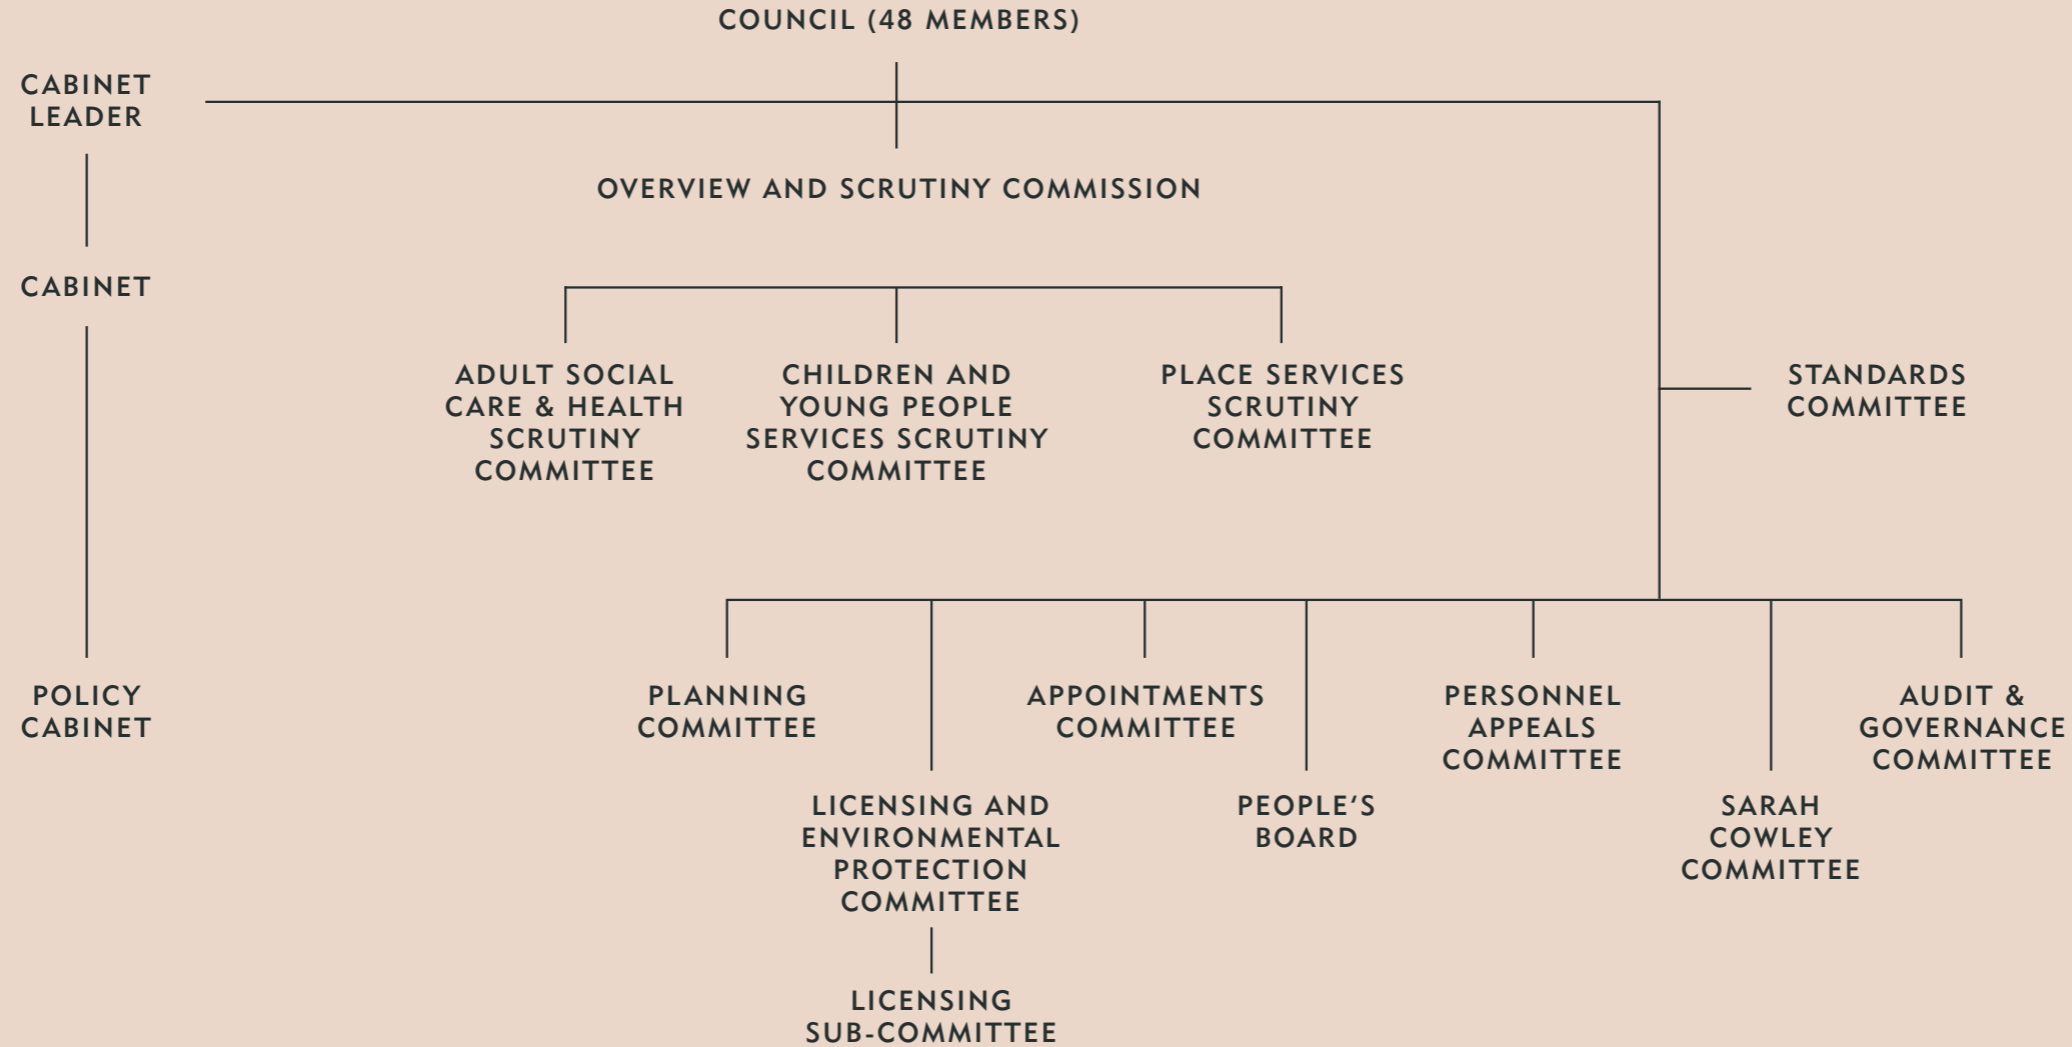

COMMITTEE AND POLITICAL STRUCTURE

POLITICAL MAKE-UP

Labour	29
Green Party	6
Liberal Democrats	4
The Independents	3
Conservative	2
Newton-le-Willows Independents	2
Billinge and Seneley Green Independents	2

Cllr Baines
Leader of the Labour Group, and the Cabinet Leader

Cllr Van der Burg
Leader of the Green Party Group

Cllr Spencer
Leader of the Liberal Democrats Group

Cllr Tasker
Leader of the Independents Group